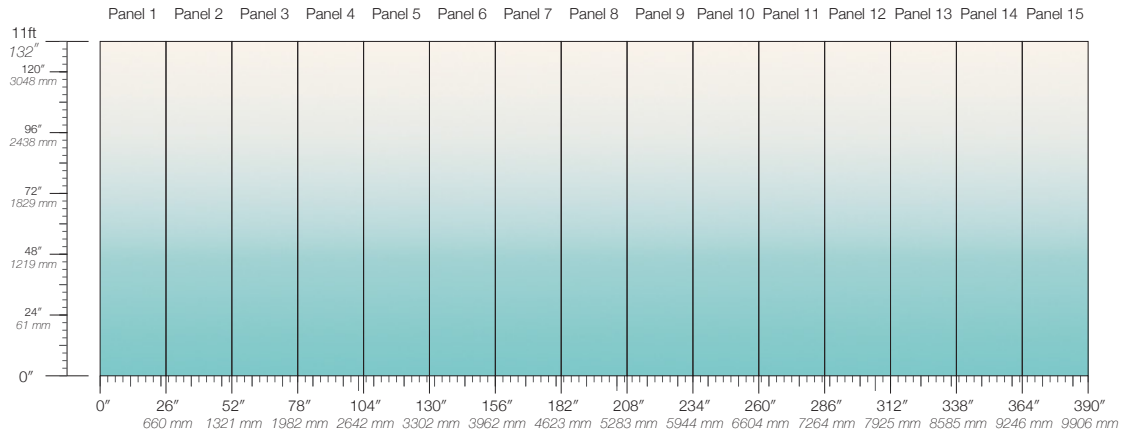

Aurora Tulum

Suitable for residential and some commercial projects

COLOR

Tulum

STOCK

Made to order

MAINTENANCE

Water-based cleanser

CONTACT

sales@calicowallpaper.com
+1 718 243 1705
57 Lispenard Street
New York, NY 10013 USA

ITEM

1174

LEAD TIME

4 weeks to print

ENVIRONMENTAL

FSC Certified Content

CONTENT

Clay-Coated Paper

MINIMUM

1 panel

SPECS

100% Cellulose face
Non-woven backing
7.1 oz per linear yard
117 g per linear meter
Smooth surface texture

DISCLAIMER

Refer to our website to see the full mural artwork. Reference the physical sample for color and texture. Panel maps represent mural artwork only.

PANEL WIDTH

26" / 661 mm trimmed

PRICE

Available upon request

PANEL HEIGHT

132" / 3353 mm standard
192" / 4877 mm extended

ORIGIN

USA

TESTING

(US) ASTM E84 Adhered Class A

REPEAT

Non-repeating

DETAILS

Custom options available