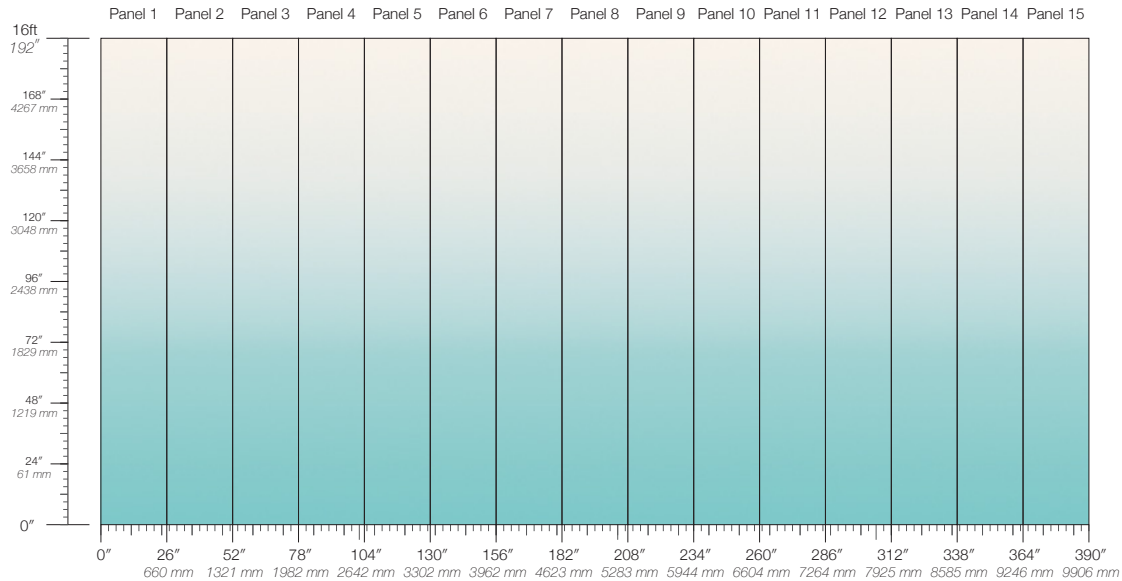

Aurora Tulum

Suitable for residential and some commercial projects

COLOR

Tulum

STOCK

Made to order

MAINTENANCE

Water-based cleanser

CONTACT

sales@calicowallpaper.com
+1 718 243 1705
57 Lispenard Street
New York, NY 10013 USA

ITEM

1174

LEAD TIME

4 weeks to print

ENVIRONMENTAL

FSC Certified Content

CONTENT

Clay-Coated Paper

MINIMUM

1 panel

SPECS

100% Cellulose face
Non-woven backing
7.1 oz per linear yard
117 g per linear meter
Smooth surface texture

DISCLAIMER

Refer to our website to see the full mural artwork. Reference the physical sample for color and texture. Panel maps represent mural artwork only.

PANEL WIDTH

26" / 661 mm trimmed

PRICE

Available upon request

PANEL HEIGHT

132" / 3353 mm standard
192" / 4877 mm extended

ORIGIN

USA

TESTING

(US) ASTM E84 Adhered Class A

REPEAT

Non-repeating

DETAILS

Custom options available